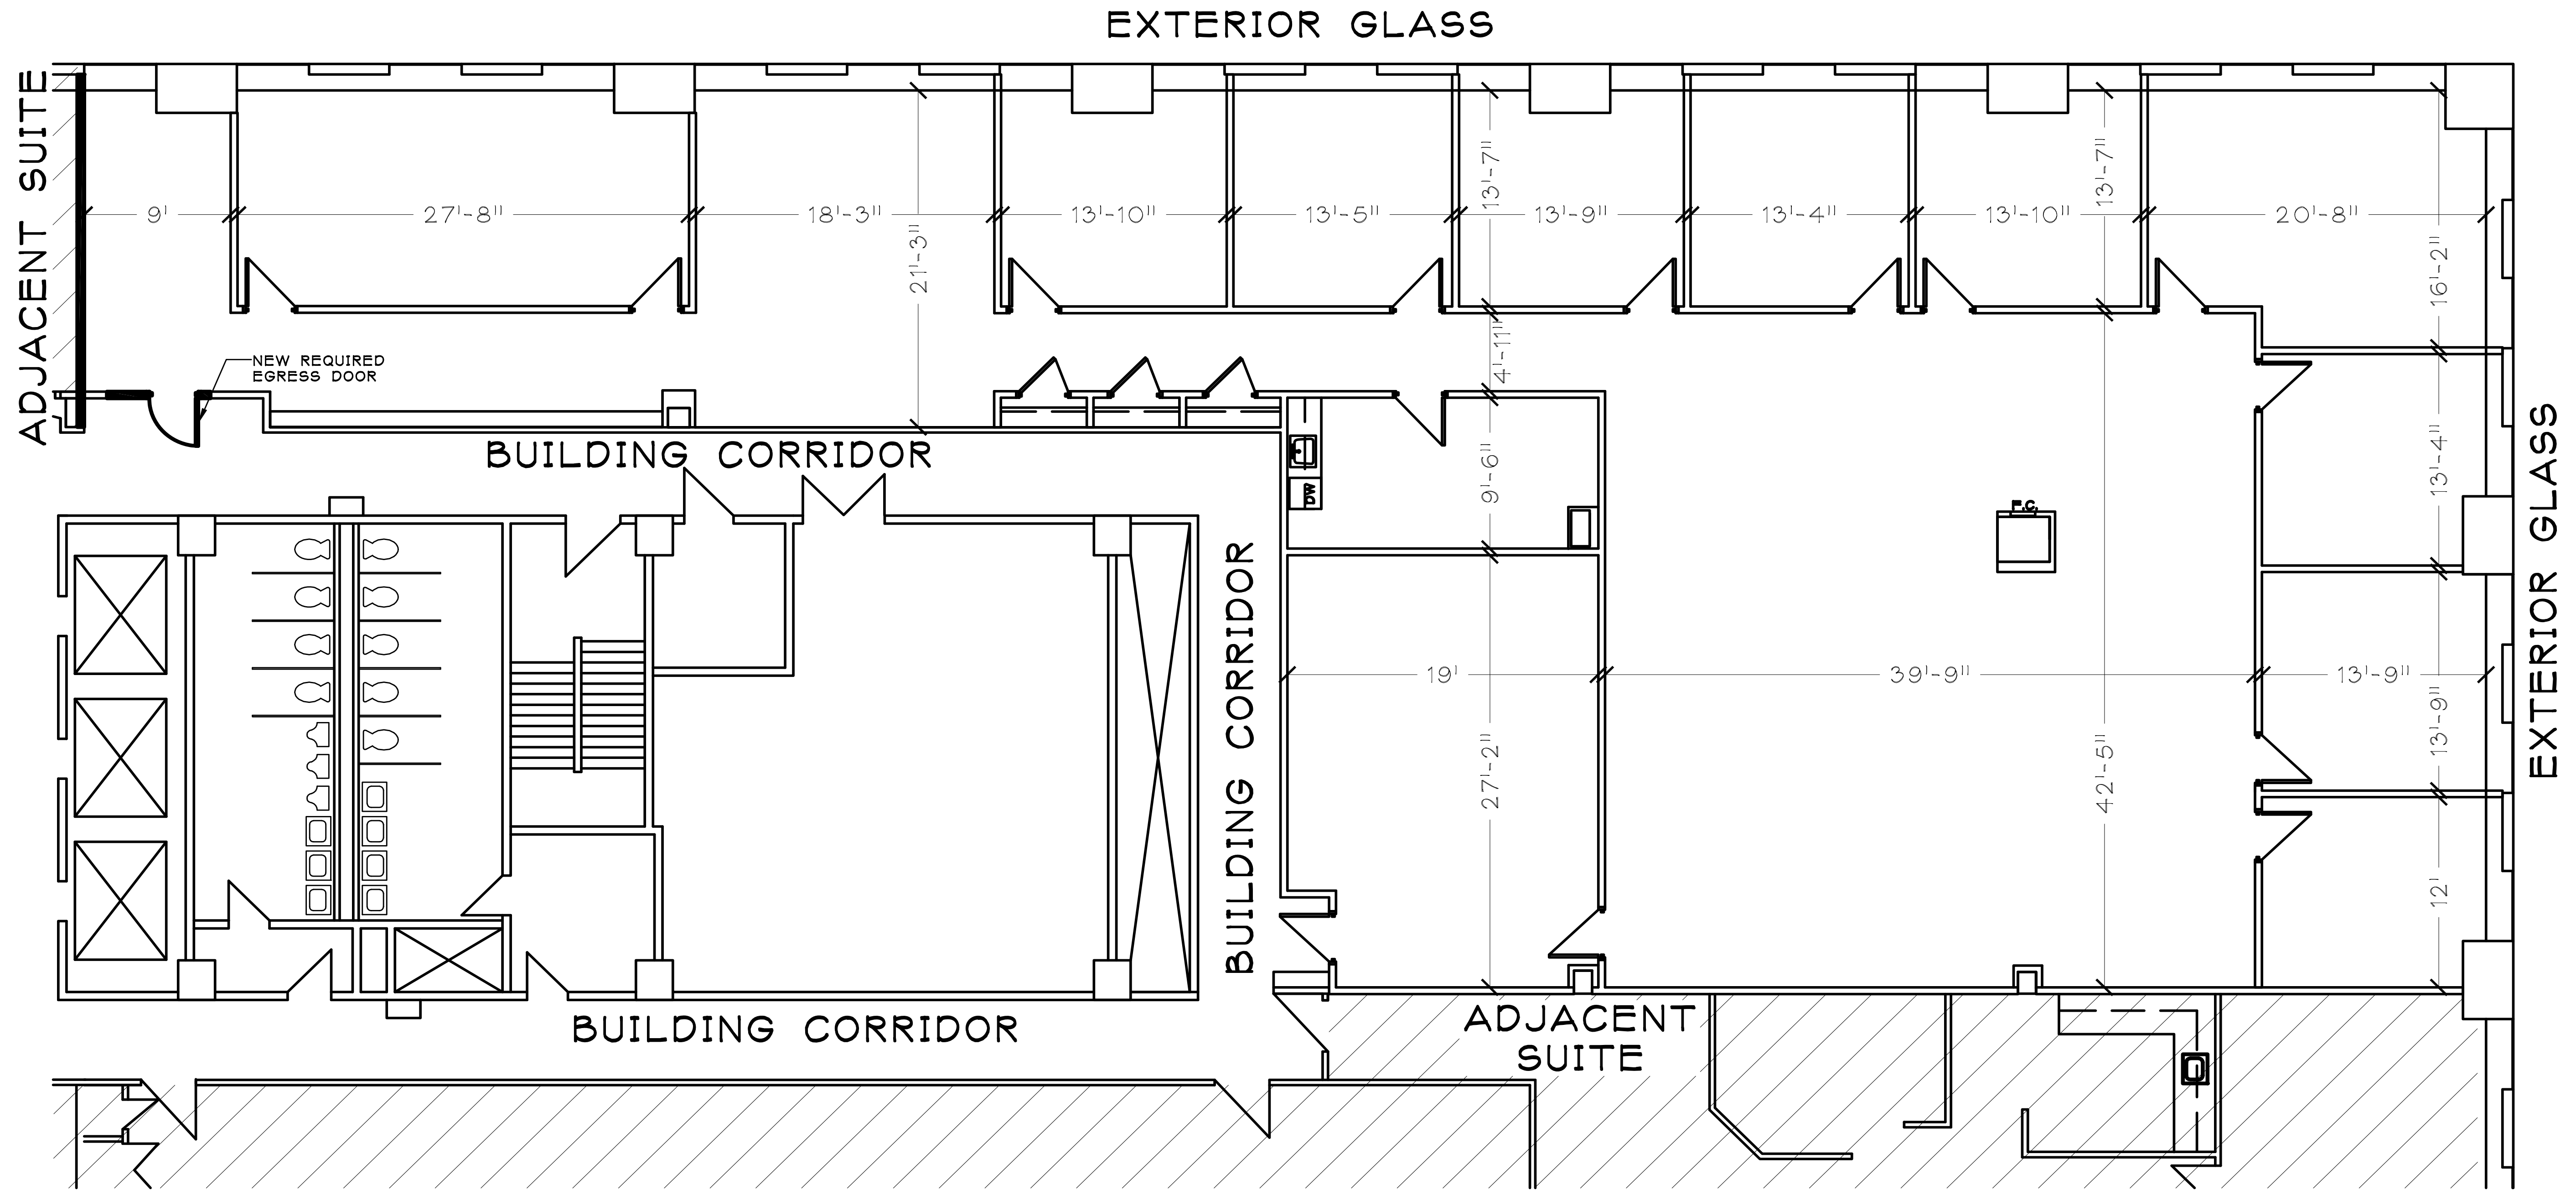

SUITE 1350

7,264 RSF

CHASE TOWER

111 E. WISCONSIN AVE.
MILWAUKEE, WI 53202

KEY PLAN

NOT TO SCALE