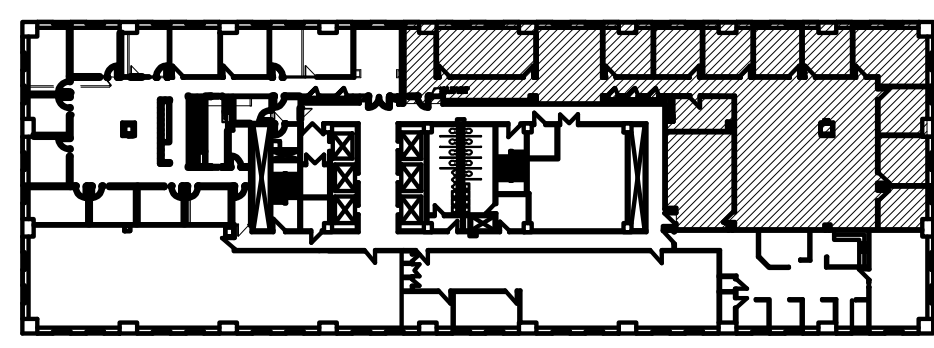

SUITE 1350

7,264 RSF

CHASE TOWER

111 E. WISCONSIN AVE.
MILWAUKEE, WI 53202

KEY PLAN

NOT TO SCALE