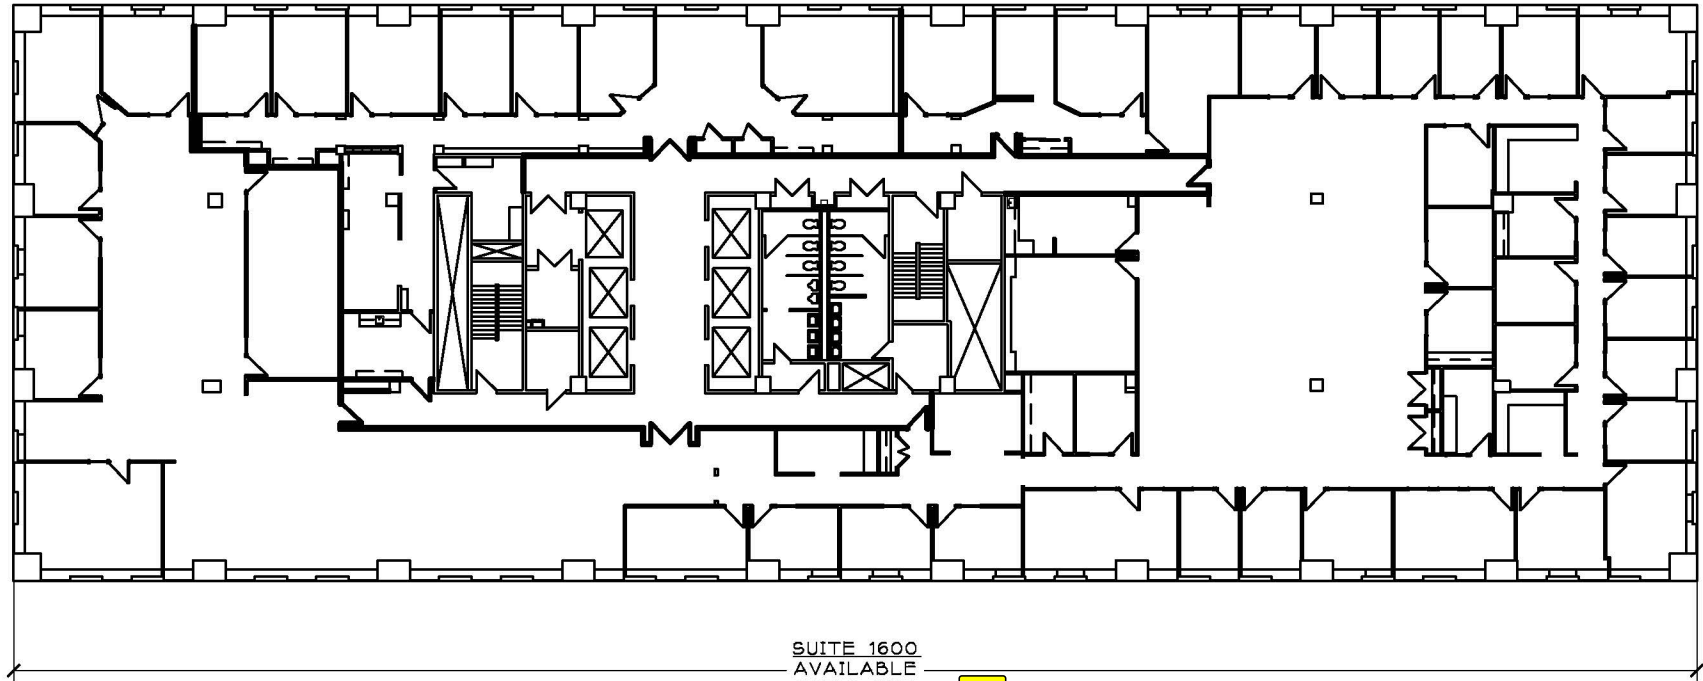

SUITE 1650
AVAILABLE
3,516 RSF

SUITE 1600
AVAILABLE
18,734 RSF

NOT TO SCALE

EXISTING CONDITIONS
SIXTEENTH FLOOR

CHASE TOWER
111 E. WISCONSIN AVE.
MILWAUKEE, WI 53202

08.23.16